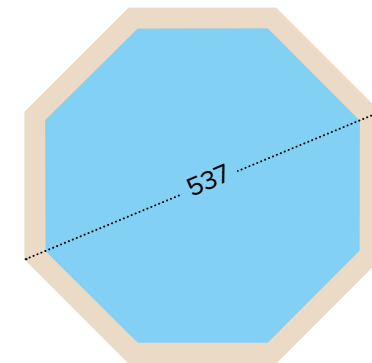

100 cm Water depth

16,21 m³ Water capacity
Wasserkapazität