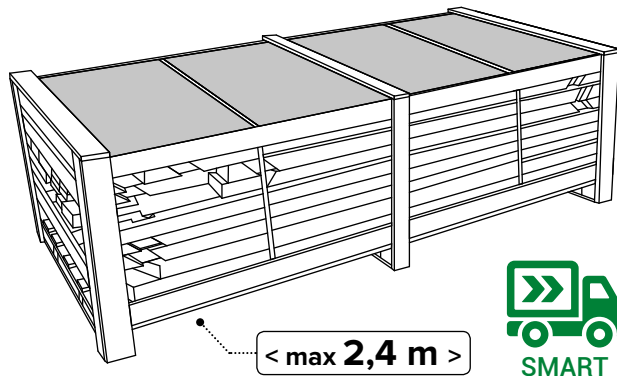

Storage

Elements on pallets are carefully protected for long term storage.

Logistic smart

Selected pools are delivered on pallets with a maximum dimension not exceeding 2,4 m, to fit most trucks and shipping containers.