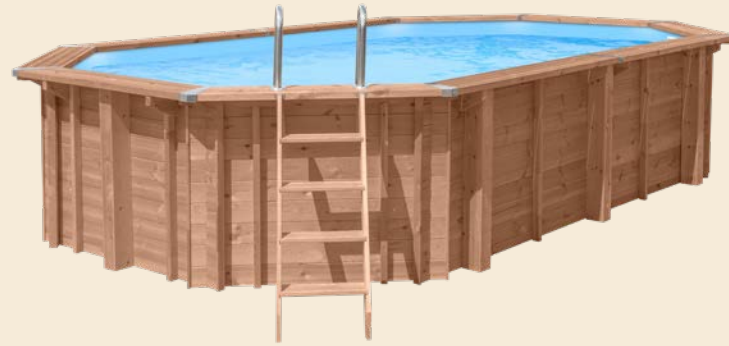

Concrete base required
Betonestrich erforderlich

Logistic Smart

Easy skimmer cleaning

Barefoot-safe top deck

Safe for kids

Detachable steps

Solid wood walls

Standard equipment included

..... 627 .....