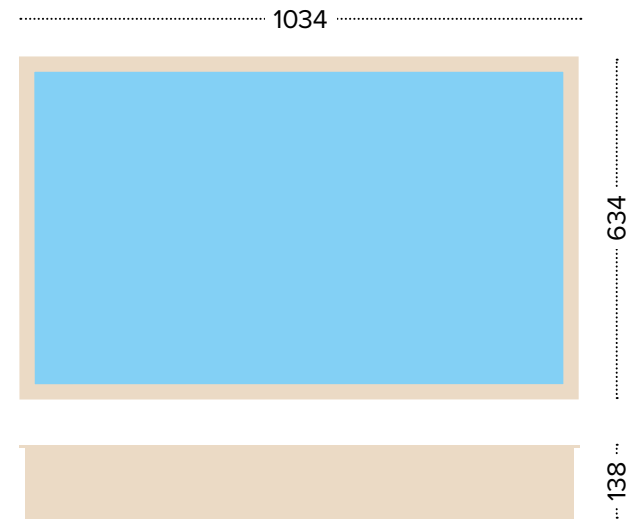

 Logistic

Easy skimmer cleaning

Barefoot-safe top deck

Safe for kids

Detachable steps

Solid wood walls

Standard equipment included

120 cm Water depth