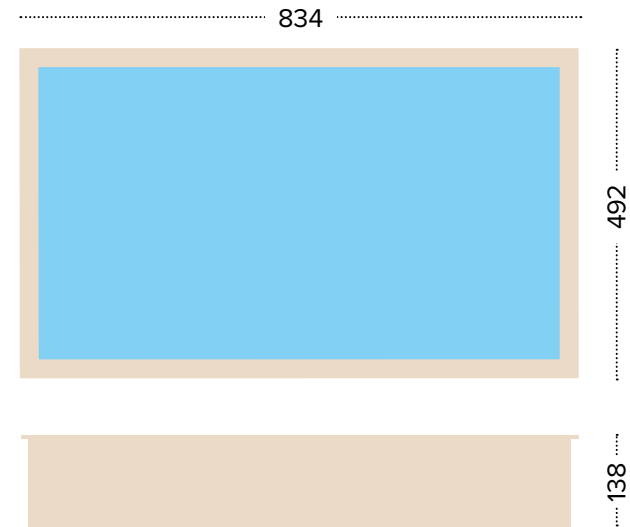

120 cm Water depth

40,99 m³ Water capacity
Wasserkapazität