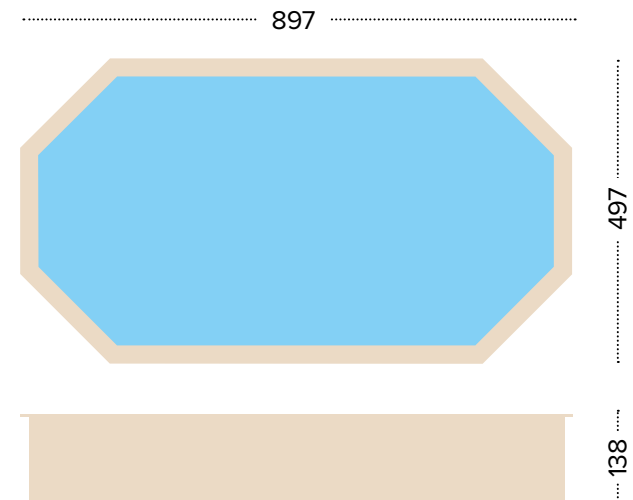

120 cm Water depth

40,75 m³ Water capacity
Wasserkapazität