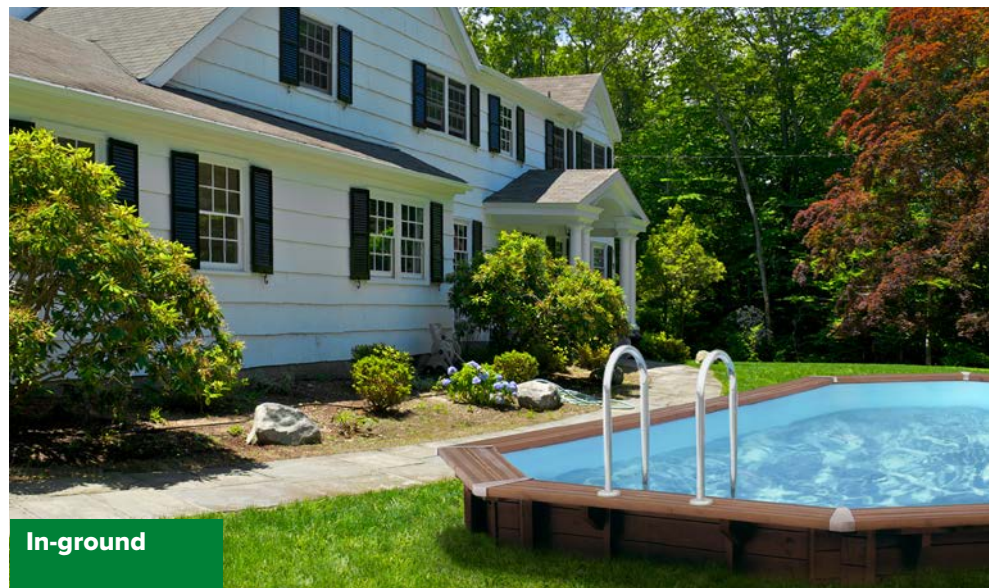

Flexible installation

6 |

* Requires special conditions