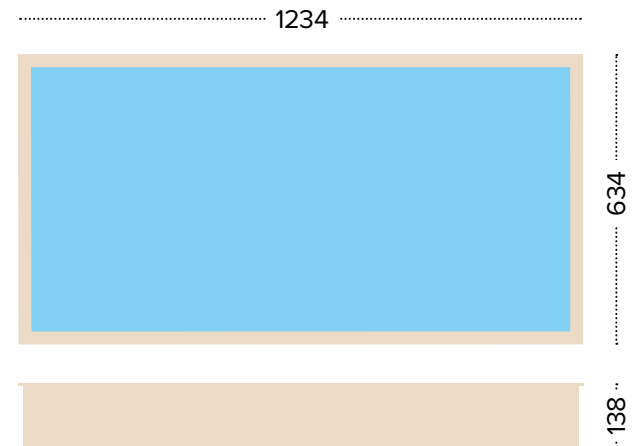

120 cm Water depth

82,23 m³ Water capacity
Wasserkapazität