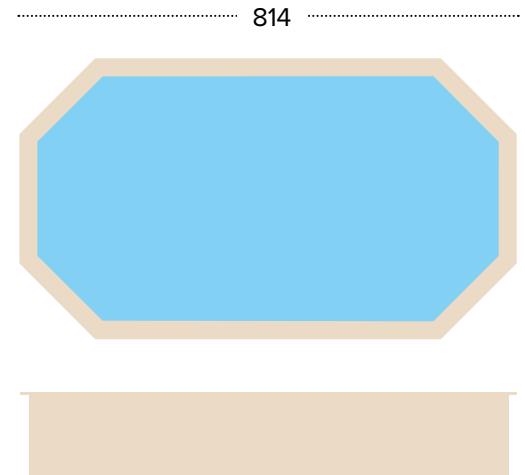

120 cm Water depth

34,21 m³ Water capacity
Wasserkapazität