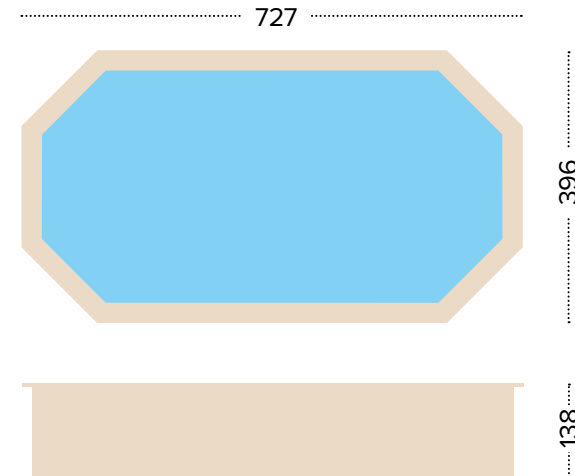

Easy skimmer cleaning

Barefoot-safe top deck

Safe for kids

Detachable steps

Solid wood walls

Standard equipment included

120 cm Water depth

25,45 m³ Water capacity
Wasserkapazität